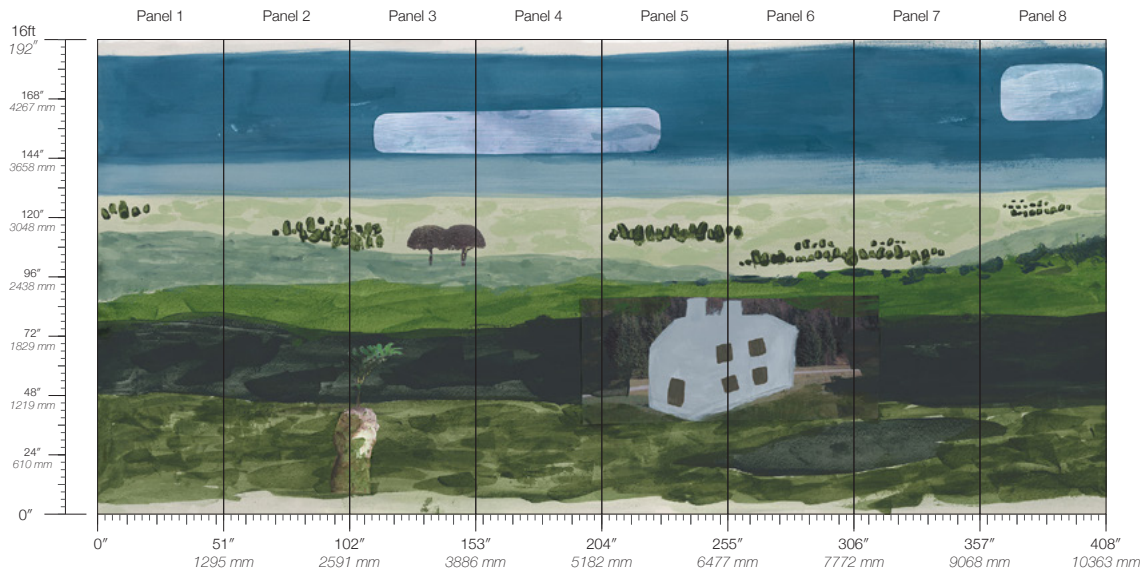

Calico

WOODLANDS, FIELDS, MOORS

Tear Sheet

Woodlands, Fields, Moors captures the timeless spirit of the English landscape.

FIELDS

MOORS

WOODLANDS

Fields

Suitable for residential and commercial projects

COLOR

Fields

STOCK

Made to order

REPEAT

Non-repeating

CONTACT

Type II Vinyl

MAINTENANCE

Water-based cleanser

ORIGIN

USA

DISCLAIMER

Panel maps represent mural artwork only. Reference the physical sample for color and texture.

PANEL WIDTH

51" / 1295 mm trimmed

FLAMMABILITY

ASTM E84 Adhered Class A

DETAILS

Custom options available

PANEL HEIGHT

132" / 3353 mm standard
192" / 4877 mm extended

ENVIRONMENTAL