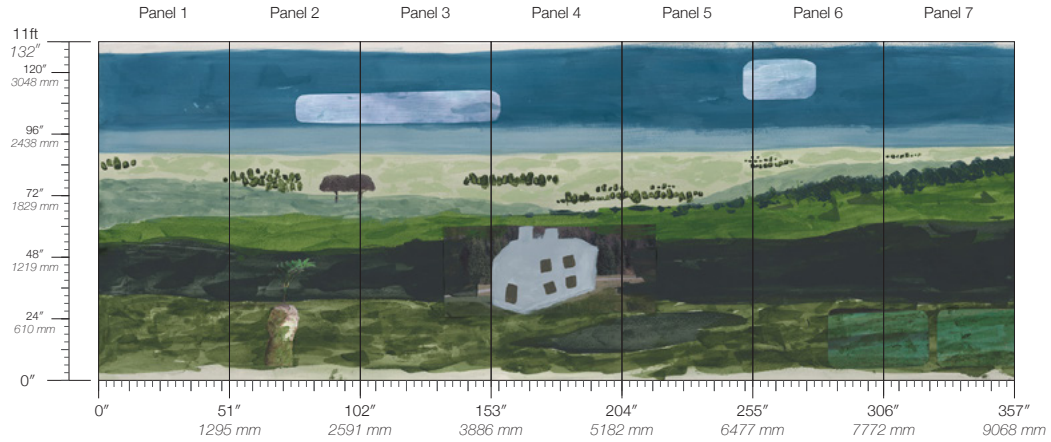

Fields

Suitable for residential and commercial projects

COLOR

Fields

STOCK

Made to order

REPEAT

Non-repeating

CONTACT

sales@calicowallpaper.com
+1 718 243 1705
57 Lispenard Street
New York, NY 10013 USA

ITEM

2304

MINIMUM

1 panel

LEAD TIME

4 weeks to print

CONTENT

Type II Vinyl

MAINTENANCE

Water-based cleanser

ORIGIN

USA

DISCLAIMER

Panel maps represent mural artwork only. Reference the physical sample for color and texture.

PANEL WIDTH

51" / 1295 mm trimmed

FLAMMABILITY

ASTM E84 Adhered Class A

DETAILS

Custom options available

PANEL HEIGHT

132" / 3353 mm standard
192" / 4877 mm extended

ENVIRONMENTAL

Recycled Content, Phthalate Free
Low VOC, HPD Available

PRICE

Available upon request